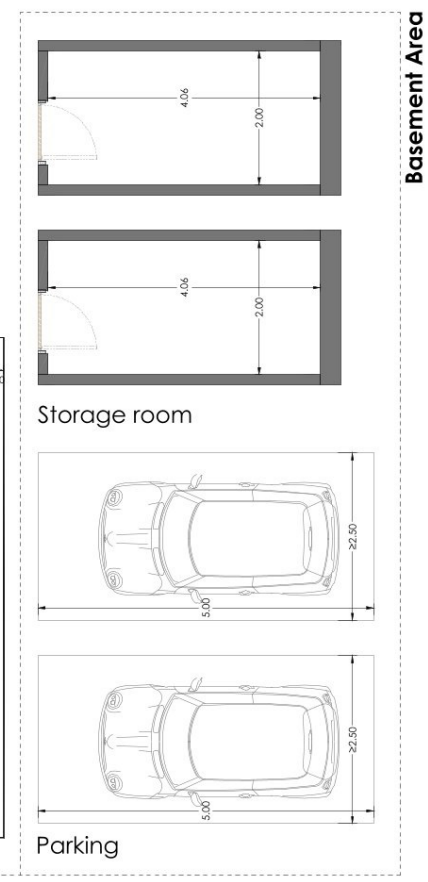

Bedrooms:	3
Bathrooms:	4
Constructed area:	183,63 m²
- Apartment area:	160,77 m²
- Basement area:	53,57 m²

Front terrace:	74,07 m²
Backside terrace:	10,26 m²
Garden area:	- m²
Swimming pool area:	28,89 m²
Solarium area:	63,35 m²
Total surface:	360,20 m²