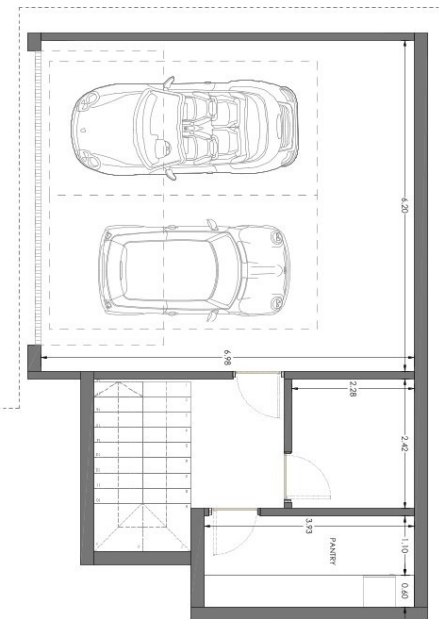

Planta sótano en Nivel 4

Basement Area