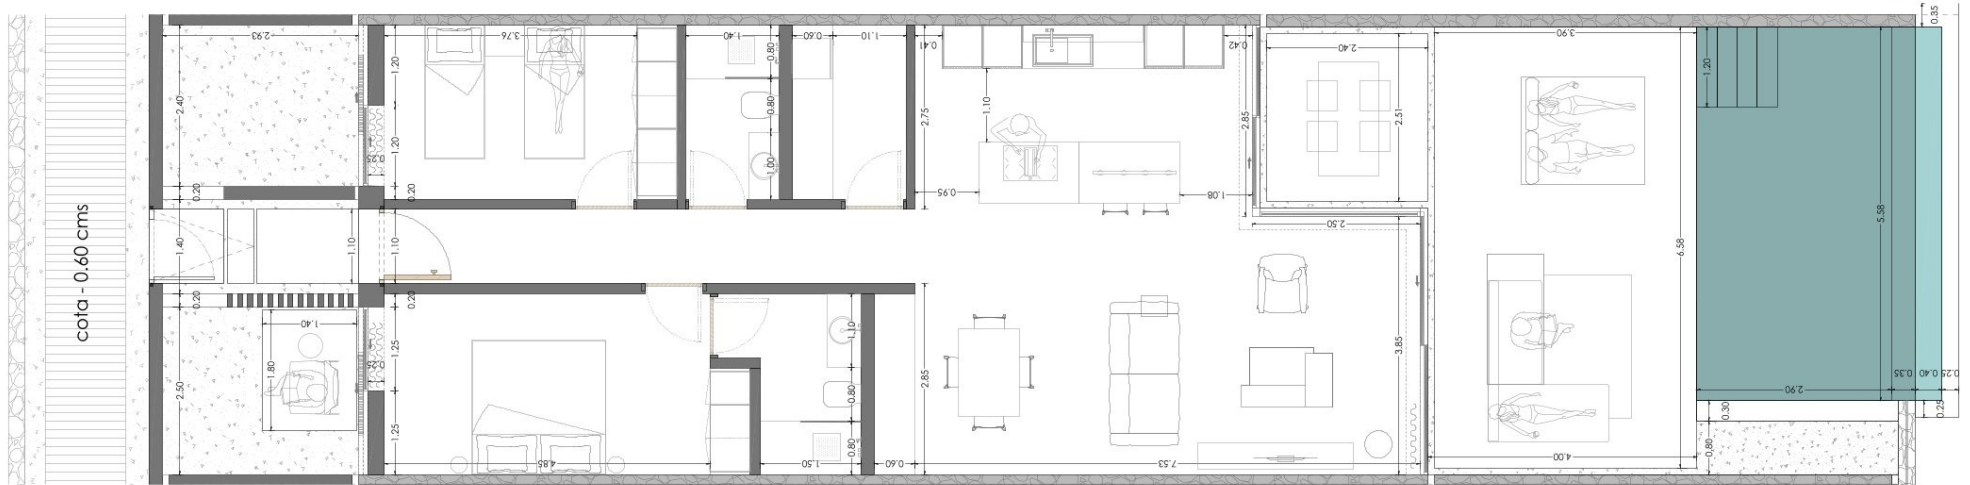

cota - 0.60 cms

Bedrooms:	2
Bathrooms:	2
Constructed area:	126,99 m ²
- Apartment area:	104,13 m ²
- Basement area:	22,86 m ²

Front terrace:	35,38 m ²
Backside terrace:	21,89 m ²
Garden area:	3,25 m ²
Swimming pool area:	23,40 m ²
Total surface:	210,61 m²