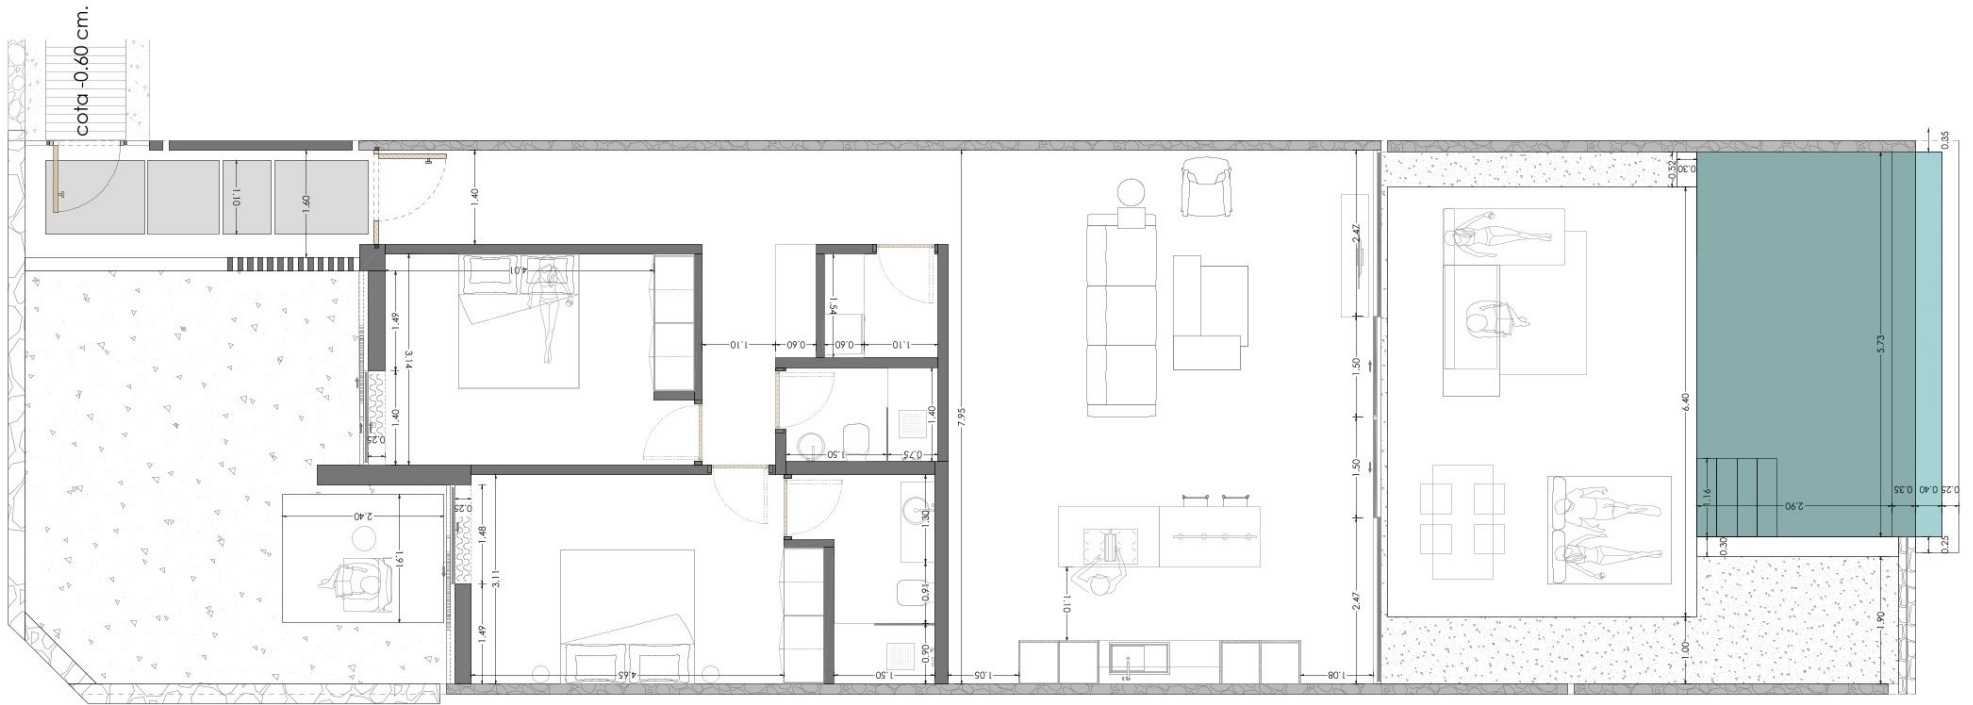

Bedrooms:	2
Bathrooms:	2
Constructed area:	144,38 m²
- Apartment area:	121,52 m²
- Basement area:	22,86 m²

Front terrace:	33,41 m²
Backside terrace:	46,63 m²
Garden area:	12,24 m²
Swimming pool area:	23,98 m²
Total surface:	260,64 m²

Storage room

Parking

Basement Area