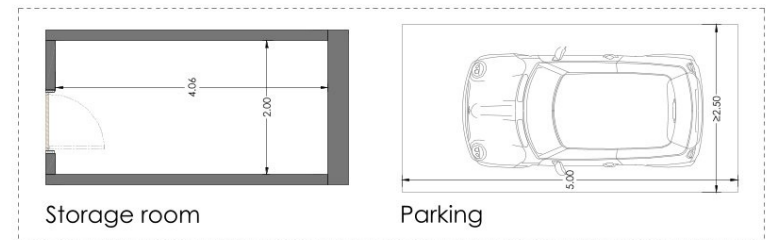

Bedrooms:	2
Bathrooms:	2
Constructed area:	113,86 m²
- Apartment area:	91,00 m²
- Basement area:	22,86 m²

Front terrace:	22,59 m²
Backside terrace:	- m²
Garden area:	- m²
Swimming pool area:	11,16 m²
Total surface:	147,61 m²