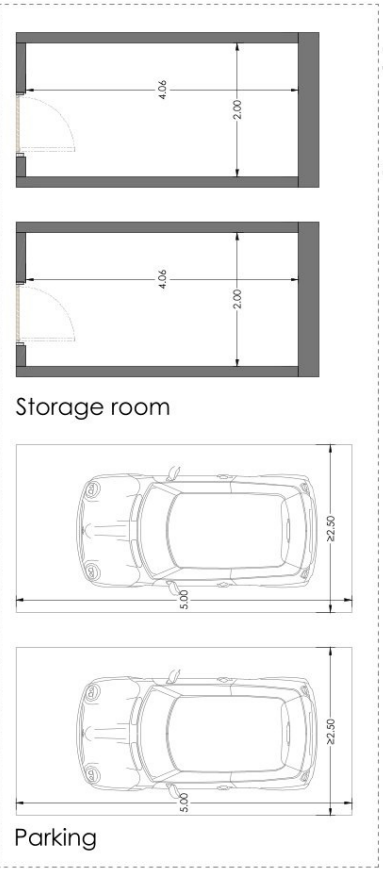

Bedrooms:	3
Bathrooms:	4
Constructed area:	183,63 m²
- Apartment area:	160,77 m²
- Basement area:	53,57 m²

Front terrace:	74,07 m²
Backside terrace:	10,26 m²
Garden area:	- m²
Swimming pool area:	28,89 m²
Solarium area:	63,35 m²
Total surface:	360,20 m²

Basement Area