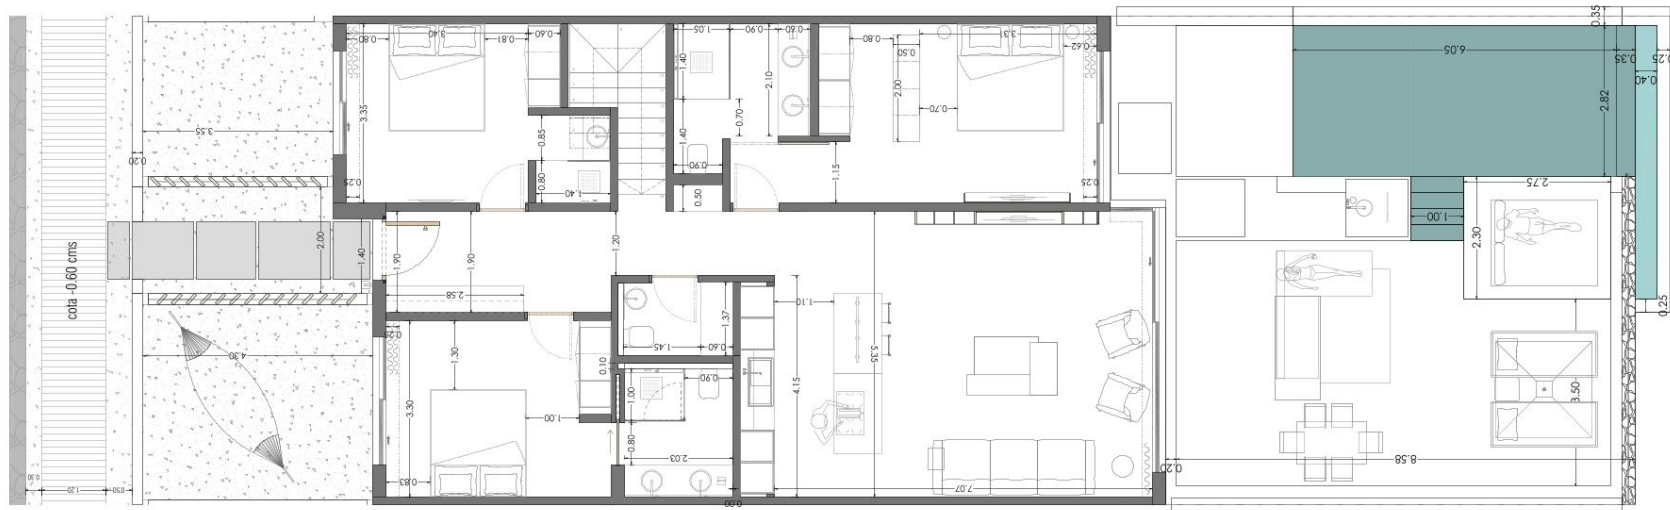

Bedrooms:	3
Bathrooms:	4
Constructed area:	216,80 m ²
- Apartment area:	137,11 m ²
- Basement area:	79,69 m ²

Front terrace:	56,98 m ²
Backside terrace:	26,33 m ²
Garden area:	98,05 m ²
Swimming pool area:	32,04 m ²
Total surface:	430,20 m²

Bedrooms:	3
Bathrooms:	4
Constructed area:	214,55 m ²
- Apartment area:	134,86 m ²
- Basement area:	79,69 m ²

Front terrace:	58,05 m ²
Backside terrace:	38,31 m ²
Garden area:	- m ²
Swimming pool area:	30,67 m ²
Total surface:	341,58 m²