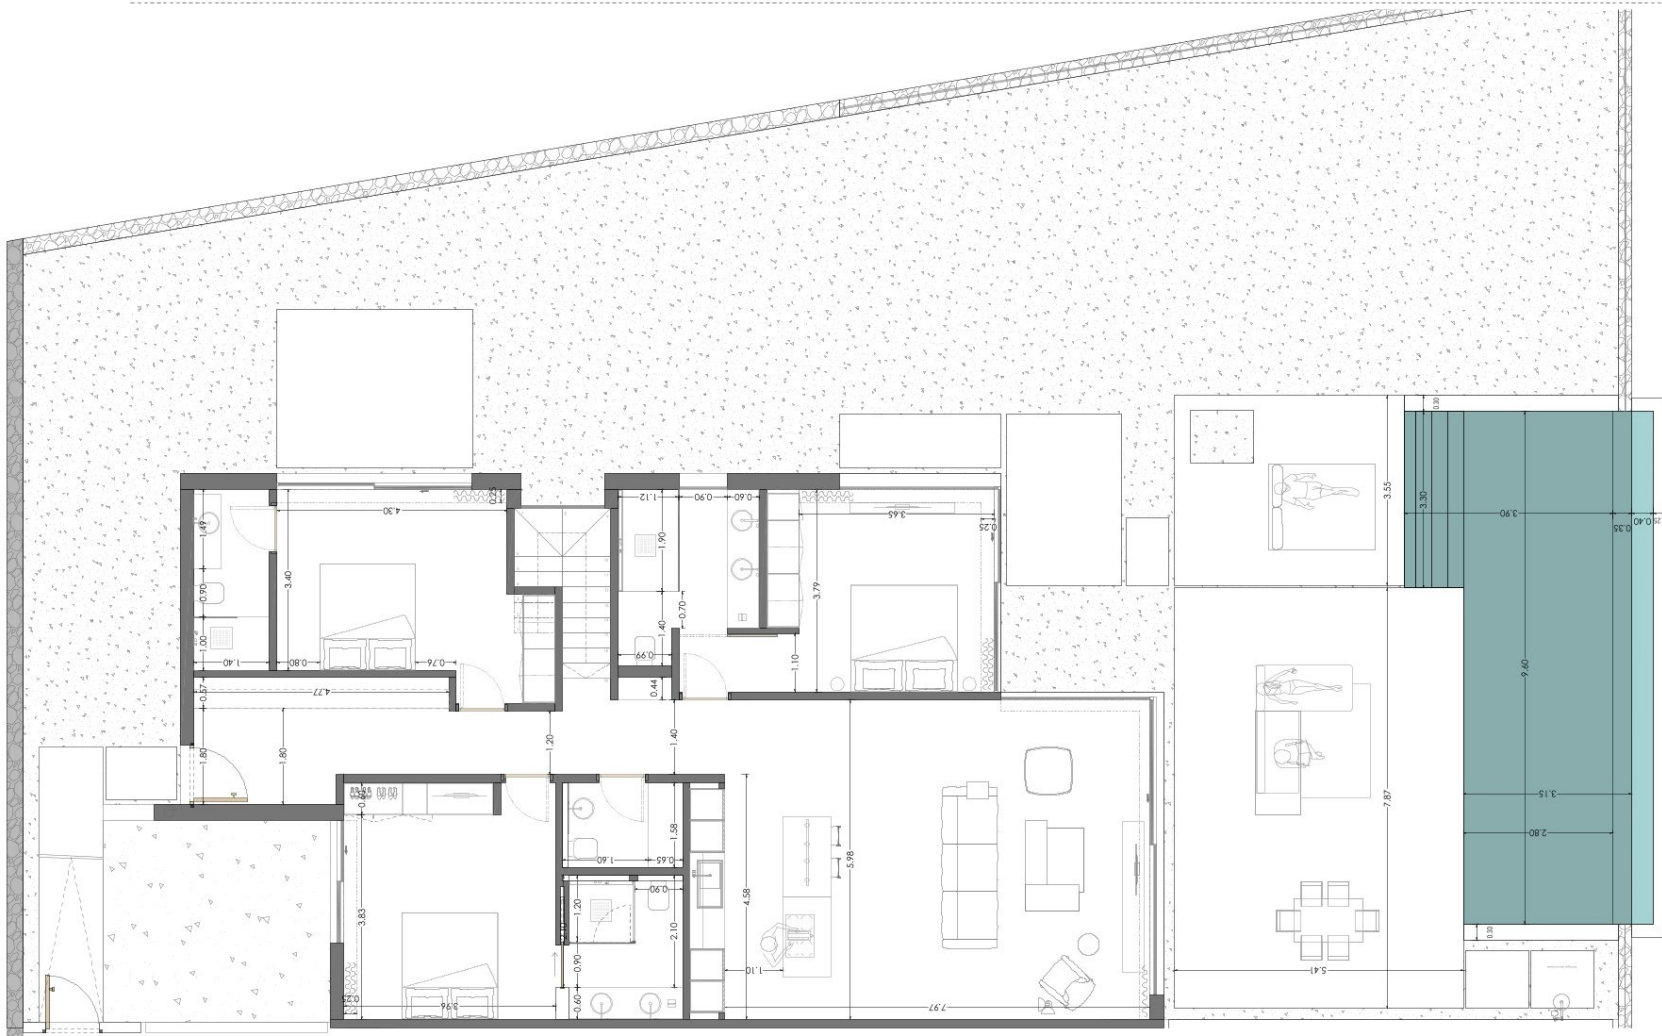

Basement Area

Bedrooms:	3
Bathrooms:	4
Constructed area:	214,55 m ²
- Apartment area:	134,86 m ²
- Basement area:	79,69 m ²

Front terrace:	61,47 m ²
Backside terrace:	38,31 m ²
Garden area:	- m ²
Swimming pool area:	25,86 m ²
Total surface:	340,19 m²