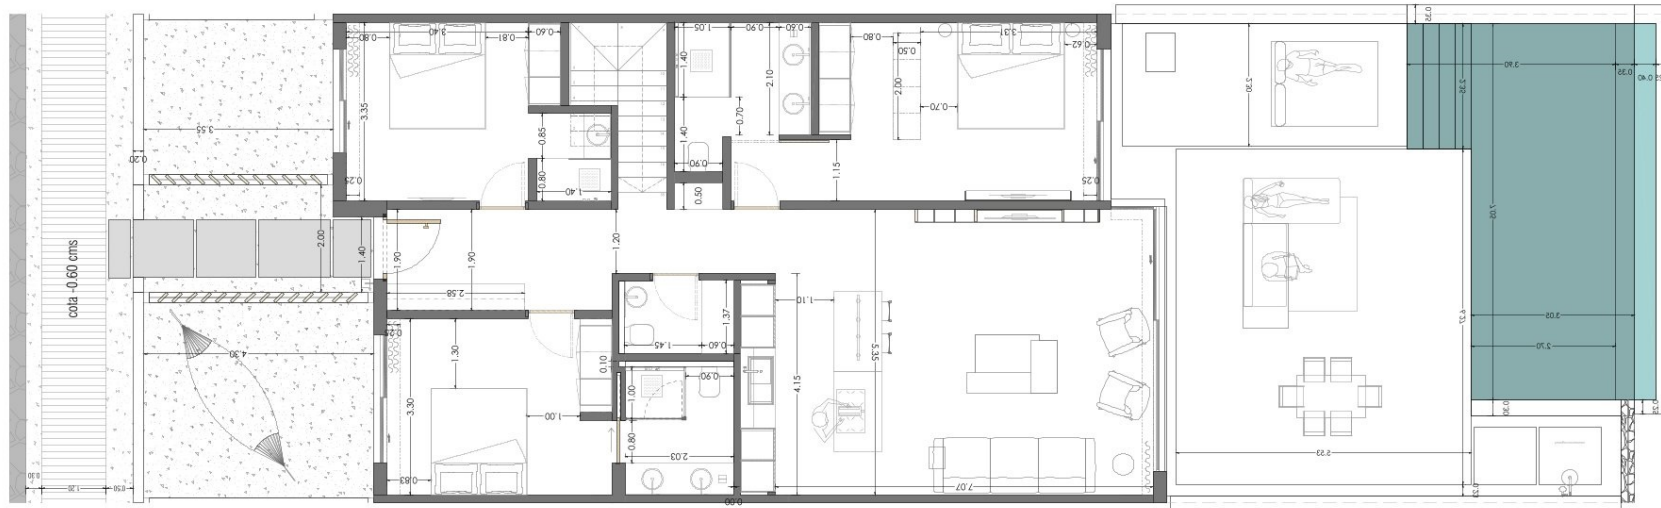

Bedrooms:	3
Bathrooms:	4
Constructed area:	216,80 m ²
- Apartment area:	137,11 m ²
- Basement area:	79,69 m ²

Front terrace:	56,98 m ²
Backside terrace:	26,33 m ²
Garden area:	98,05 m ²
Swimming pool area:	32,04 m ²
Total surface:	430,20 m²

Bedrooms:	3
Bathrooms:	4
Constructed area:	214,55 m ²
- Apartment area:	134,86 m ²
- Basement area:	79,69 m ²

Front terrace:	58,05 m ²
Backside terrace:	38,31 m ²
Garden area:	- m ²
Swimming pool area:	30,67 m ²
Total surface:	341,58 m²