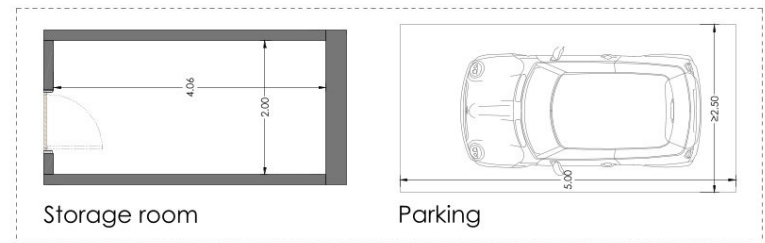

Bedrooms:	2
Bathrooms:	2
Constructed area:	142,46 m²
- Apartment area:	119,60 m²
- Basement area:	22,86 m²

Front terrace:	51,05 m²
Backside terrace:	10,96 m²
Garden area:	160,17 m²
Swimming pool area:	33,34 m²
Total surface:	397,98 m²