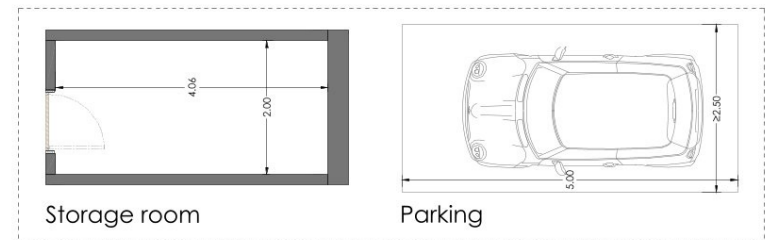

Bedrooms:	2
Bathrooms:	2
Constructed area:	113,86 m²
- Apartment area:	91,00 m²
- Basement area:	22,86 m²

Front terrace:	22,59 m²
Backside terrace:	- m²
Garden area:	- m²
Swimming pool area:	11,16 m²
Total surface:	147,61 m²