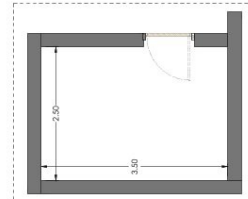

Bedrooms:	3
Bathrooms:	4
Constructed area:	252,40 m²
- Apartment area:	165,58 m²
- Basement area:	86,82 m²

Front terrace:	84,31 m²
Backside terrace:	26,55 m²
Garden area:	209,76 m²
Swimming pool area:	42,28 m²
Total surface:	615,30 m²

Swimming pool machine room