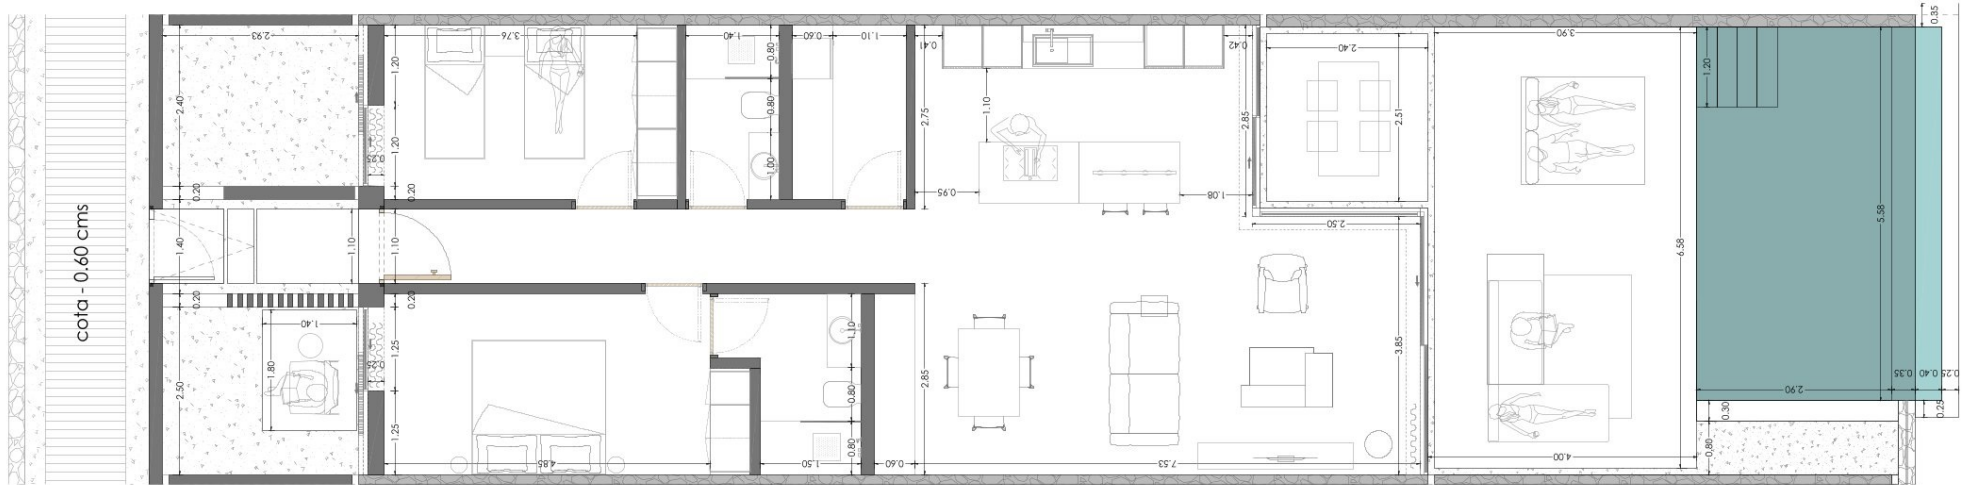

Storage room

Parking

Basement Area

Bedrooms:	2
Bathrooms:	2
Constructed area:	126,99 m ²
- Apartment area:	104,13 m ²
- Basement area:	22,86 m ²

Front terrace:	35,38 m ²
Backside terrace:	21,89 m ²
Garden area:	3,25 m ²
Swimming pool area:	23,40 m ²
Total surface:	210,61 m²