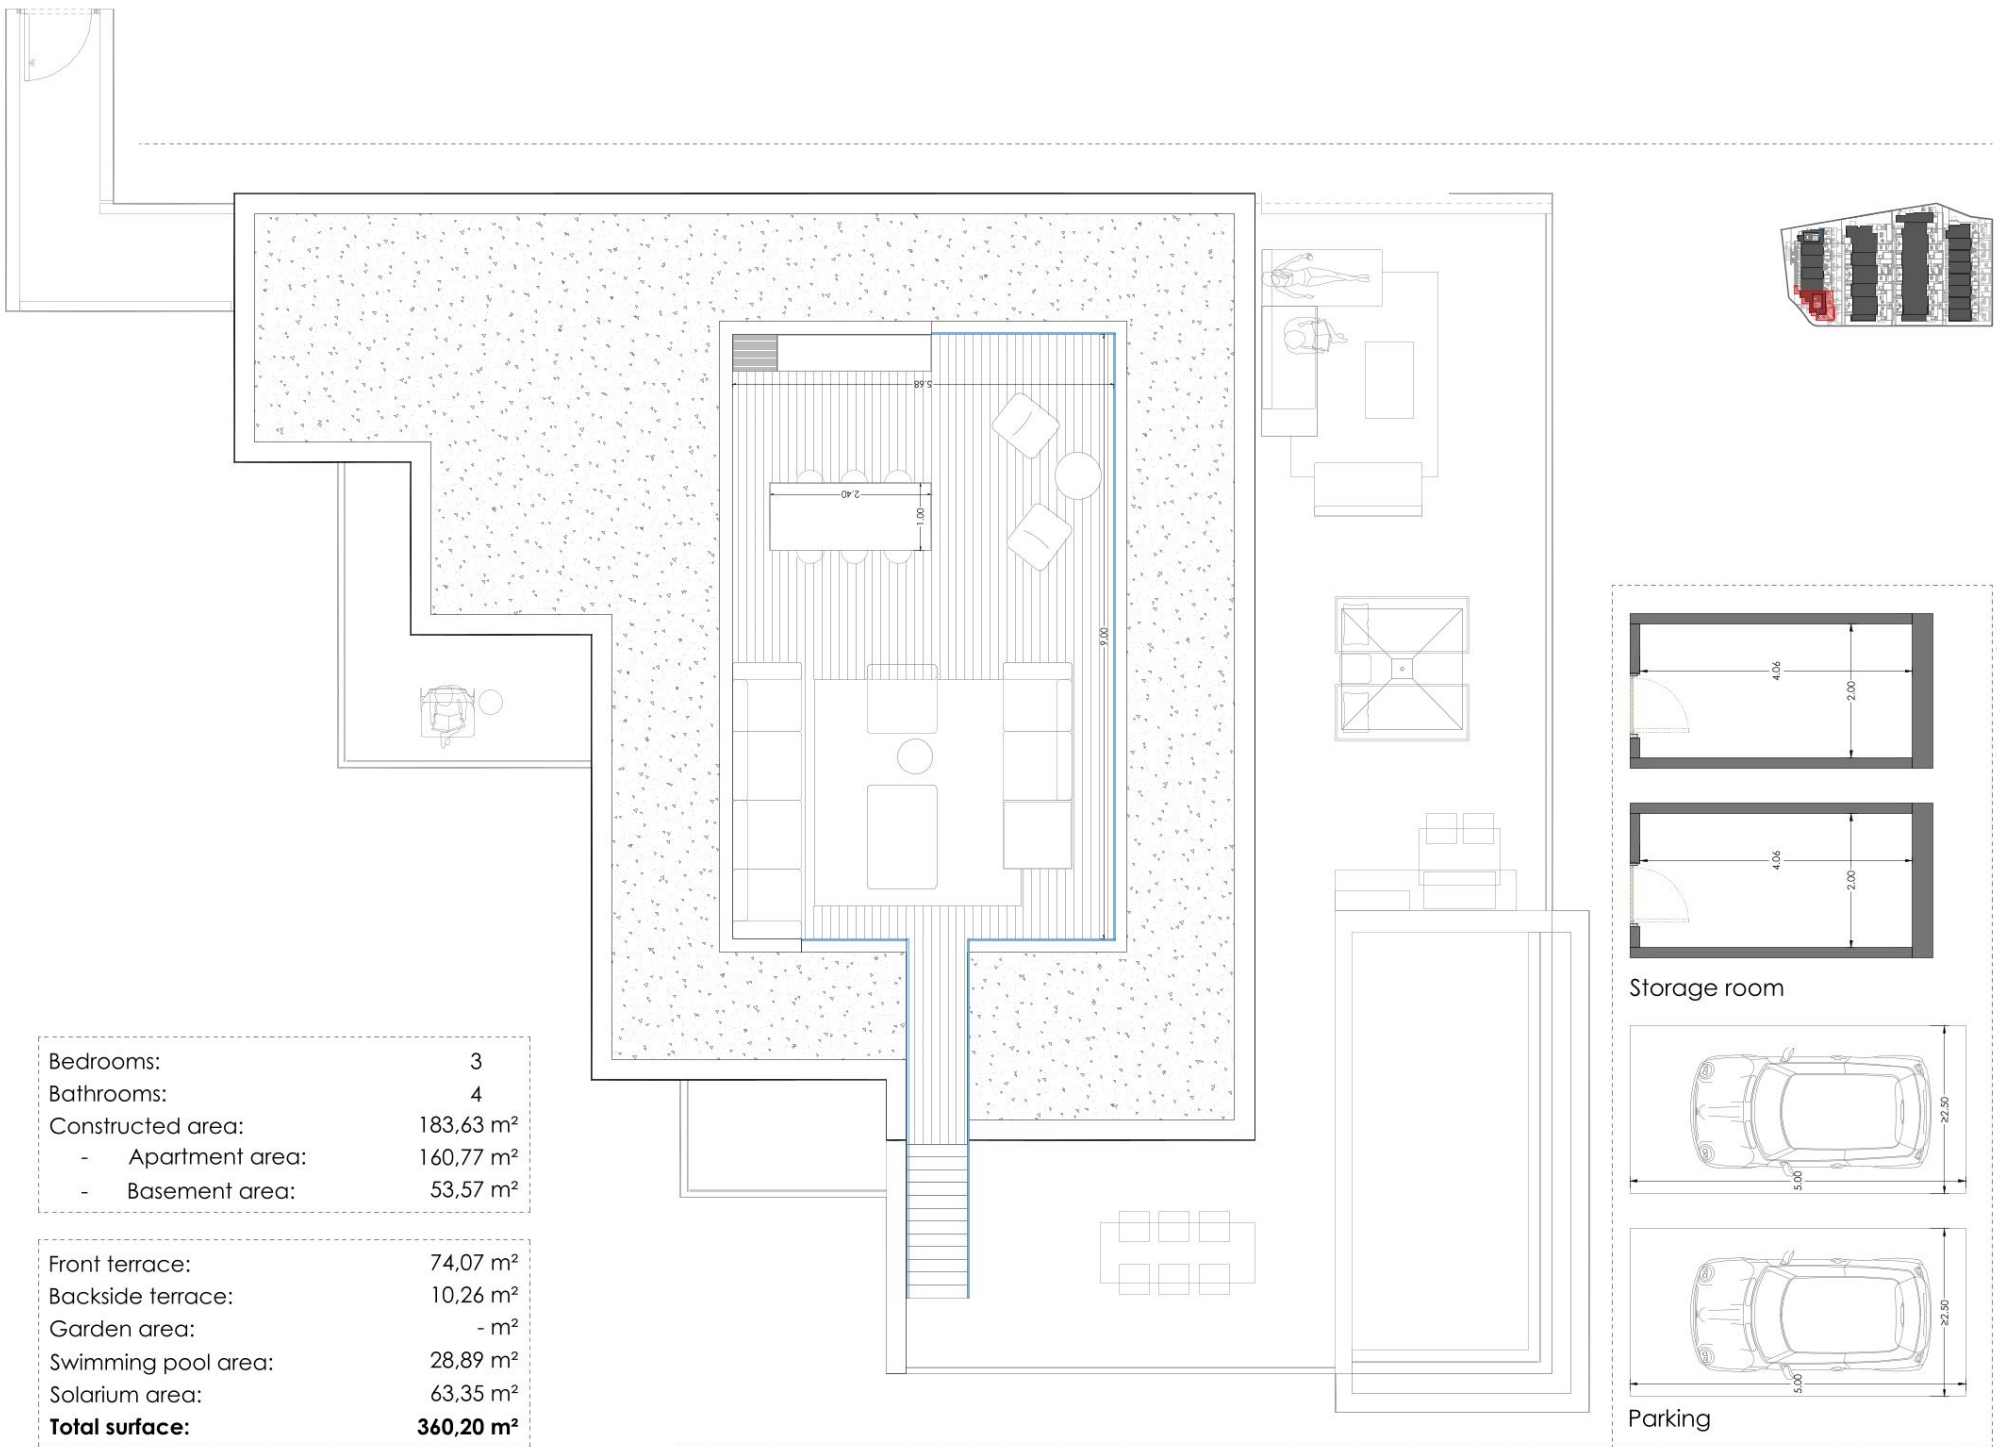

Basement Area

Bedrooms:	3
Bathrooms:	4
Constructed area:	183,63 m ²
- Apartment area:	160,77 m ²
- Basement area:	53,57 m ²

Front terrace:	74,07 m ²
Backside terrace:	10,26 m ²
Garden area:	- m ²
Swimming pool area:	28,89 m ²
Solarium area:	63,35 m ²
Total surface:	360,20 m²