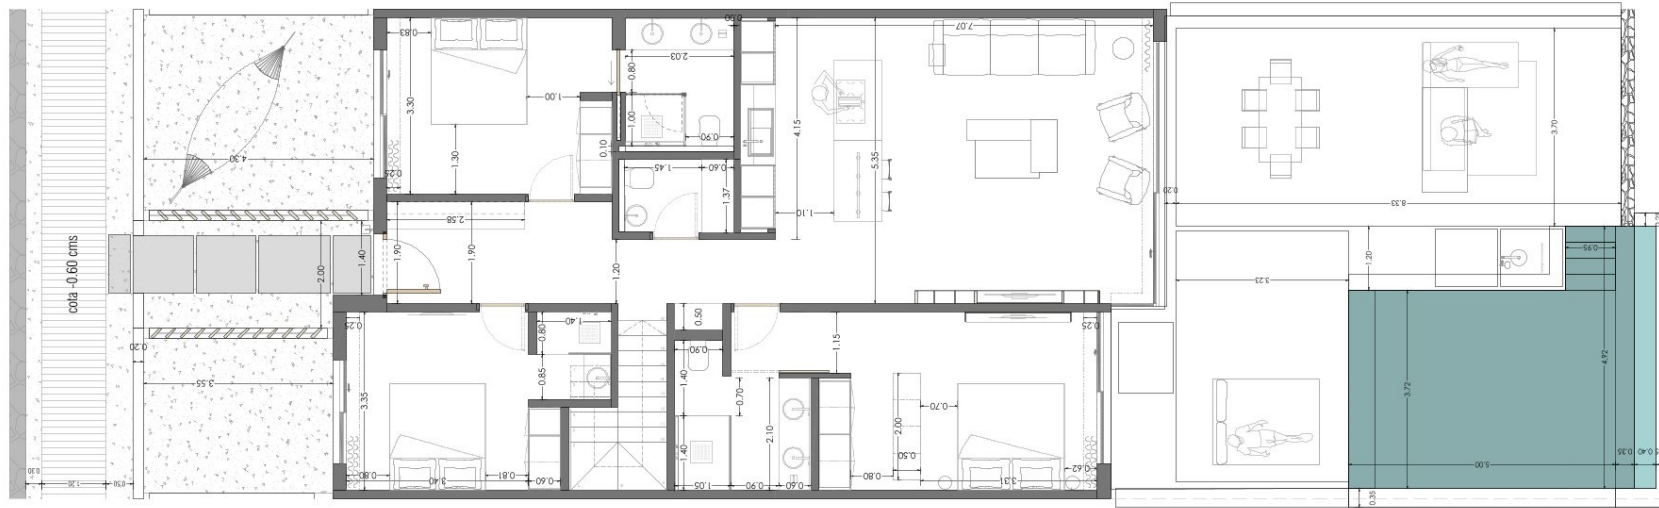

Bedrooms:	3
Bathrooms:	4
Constructed area:	214,55 m²
- Apartment area:	134,86 m²
- Basement area:	79,69 m²

Front terrace:	61,47 m²
Backside terrace:	38,31 m²
Garden area:	- m²
Swimming pool area:	25,86 m²
Total surface:	340,19 m²