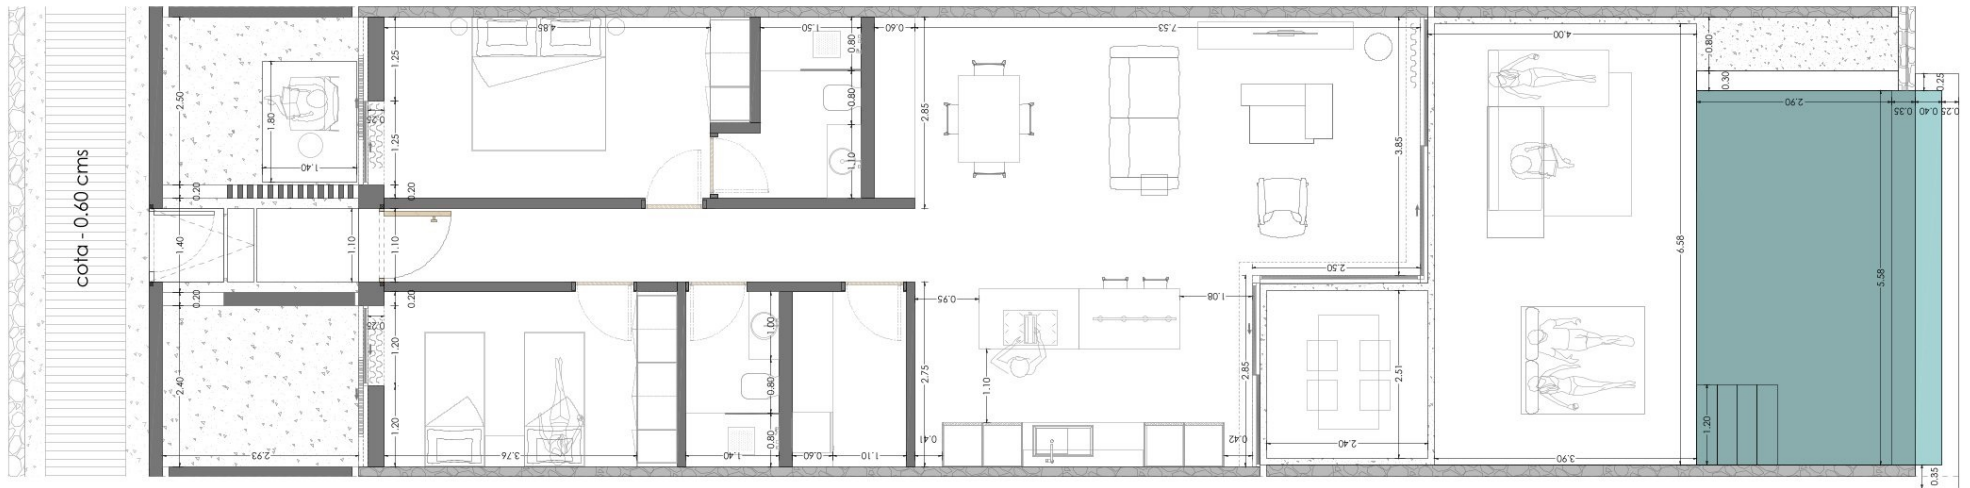

Storage room

Parking

Basement Area

Bedrooms:	2
Bathrooms:	2
Constructed area:	144,38 m ²
- Apartment area:	121,52 m ²
- Basement area:	22,86 m ²

Front terrace:	33,41 m ²
Backside terrace:	46,63 m ²
Garden area:	12,24 m ²
Swimming pool area:	23,98 m ²
Total surface:	260,64 m²

Storage room

Parking

Basement Area

Bedrooms:	2
Bathrooms:	2
Constructed area:	126,99 m ²
- Apartment area:	104,13 m ²
- Basement area:	22,86 m ²

Front terrace:	35,38 m ²
Backside terrace:	21,89 m ²
Garden area:	3,25 m ²
Swimming pool area:	23,40 m ²
Total surface:	210,61 m²