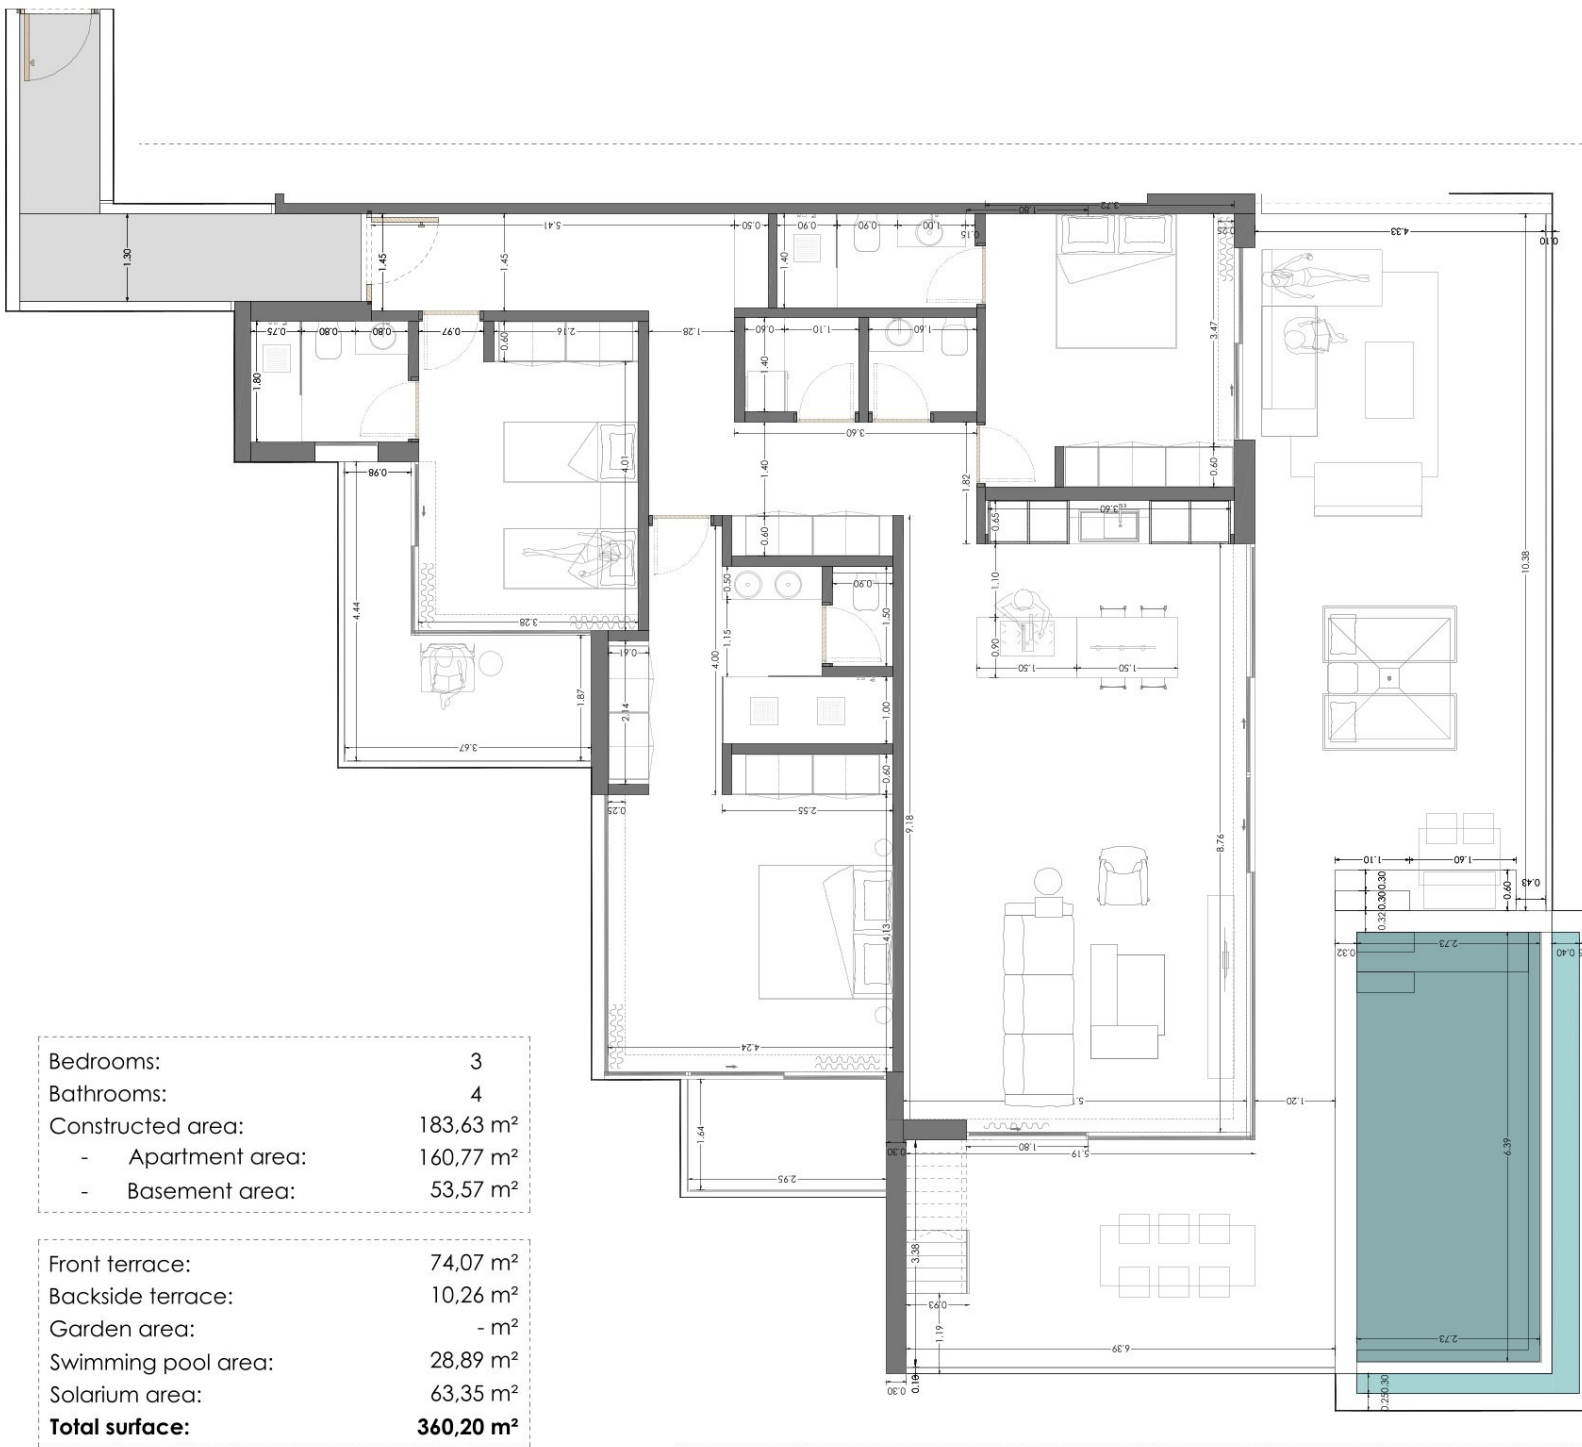

Bedrooms:	3
Bathrooms:	4
Constructed area:	183,63 m²
- Apartment area:	160,77 m²
- Basement area:	53,57 m²

Front terrace:	74,07 m²
Backside terrace:	10,26 m²
Garden area:	- m²
Swimming pool area:	28,89 m²
Solarium area:	63,35 m²
Total surface:	360,20 m²