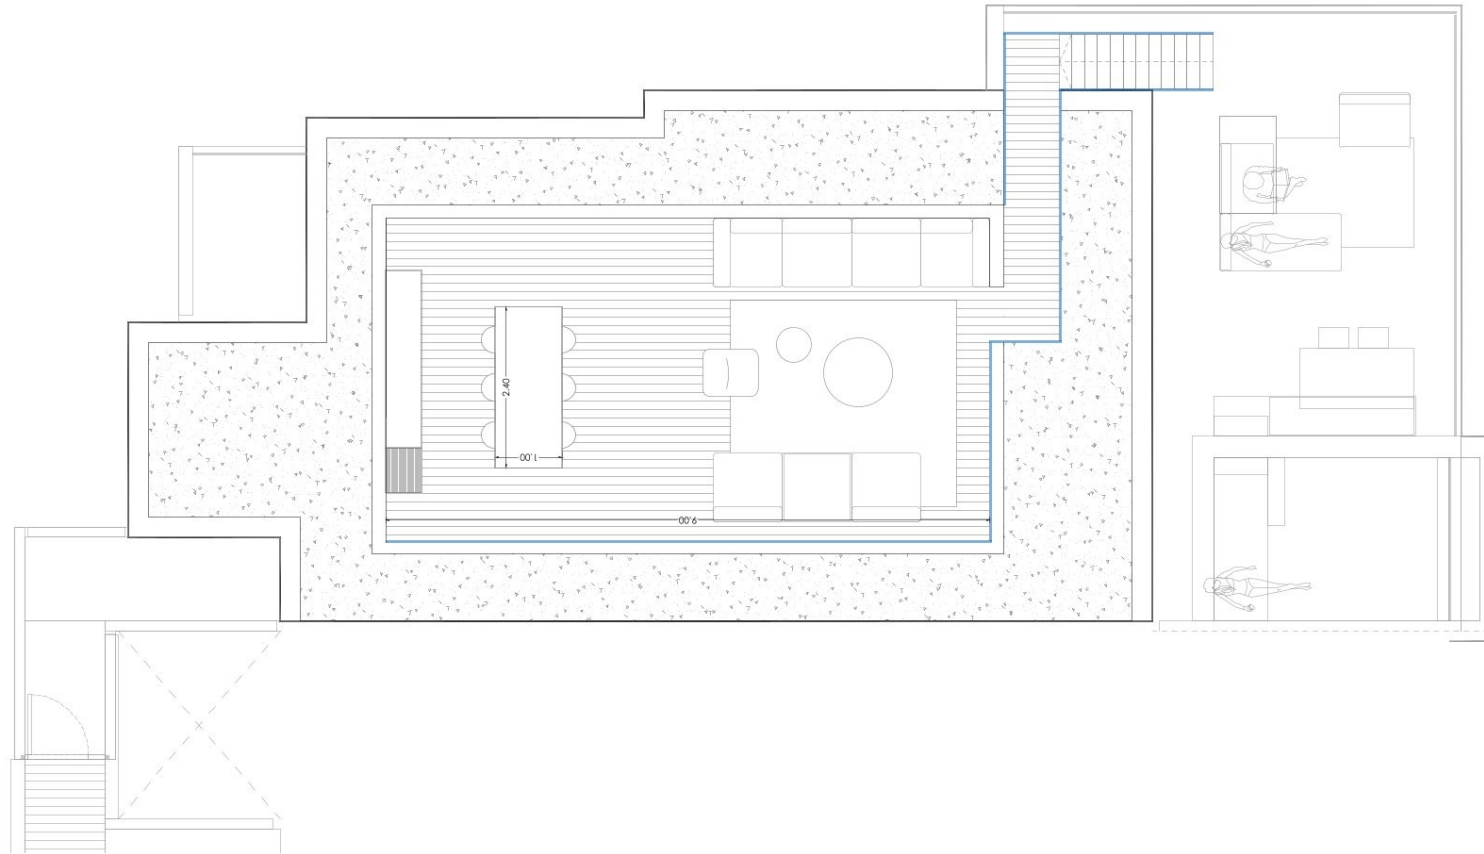

Bedrooms:	2
Bathrooms:	2
Constructed area:	130,03 m²
- Apartment area:	107,17 m²
- Basement area:	22,86 m²

Front terrace:	34,05 m²
Backside terrace:	4,97 m²
Garden area:	- m²
Swimming pool area:	14,03 m²
Solarium area:	54,81 m²
Total surface:	237,89 m²

Basement Area