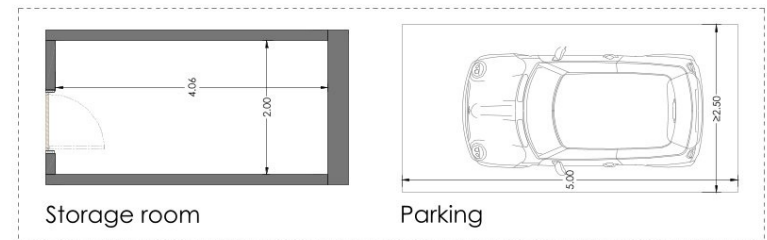

Basement Area

Storage room

Parking

Bedrooms:	2
Bathrooms:	2
Constructed area:	113,86 m ²
- Apartment area:	91,00 m ²
- Basement area:	22,86 m ²

Front terrace:	22,59 m ²
Backside terrace:	- m ²
Garden area:	- m ²
Swimming pool area:	11,16 m ²
Total surface:	147,61 m²