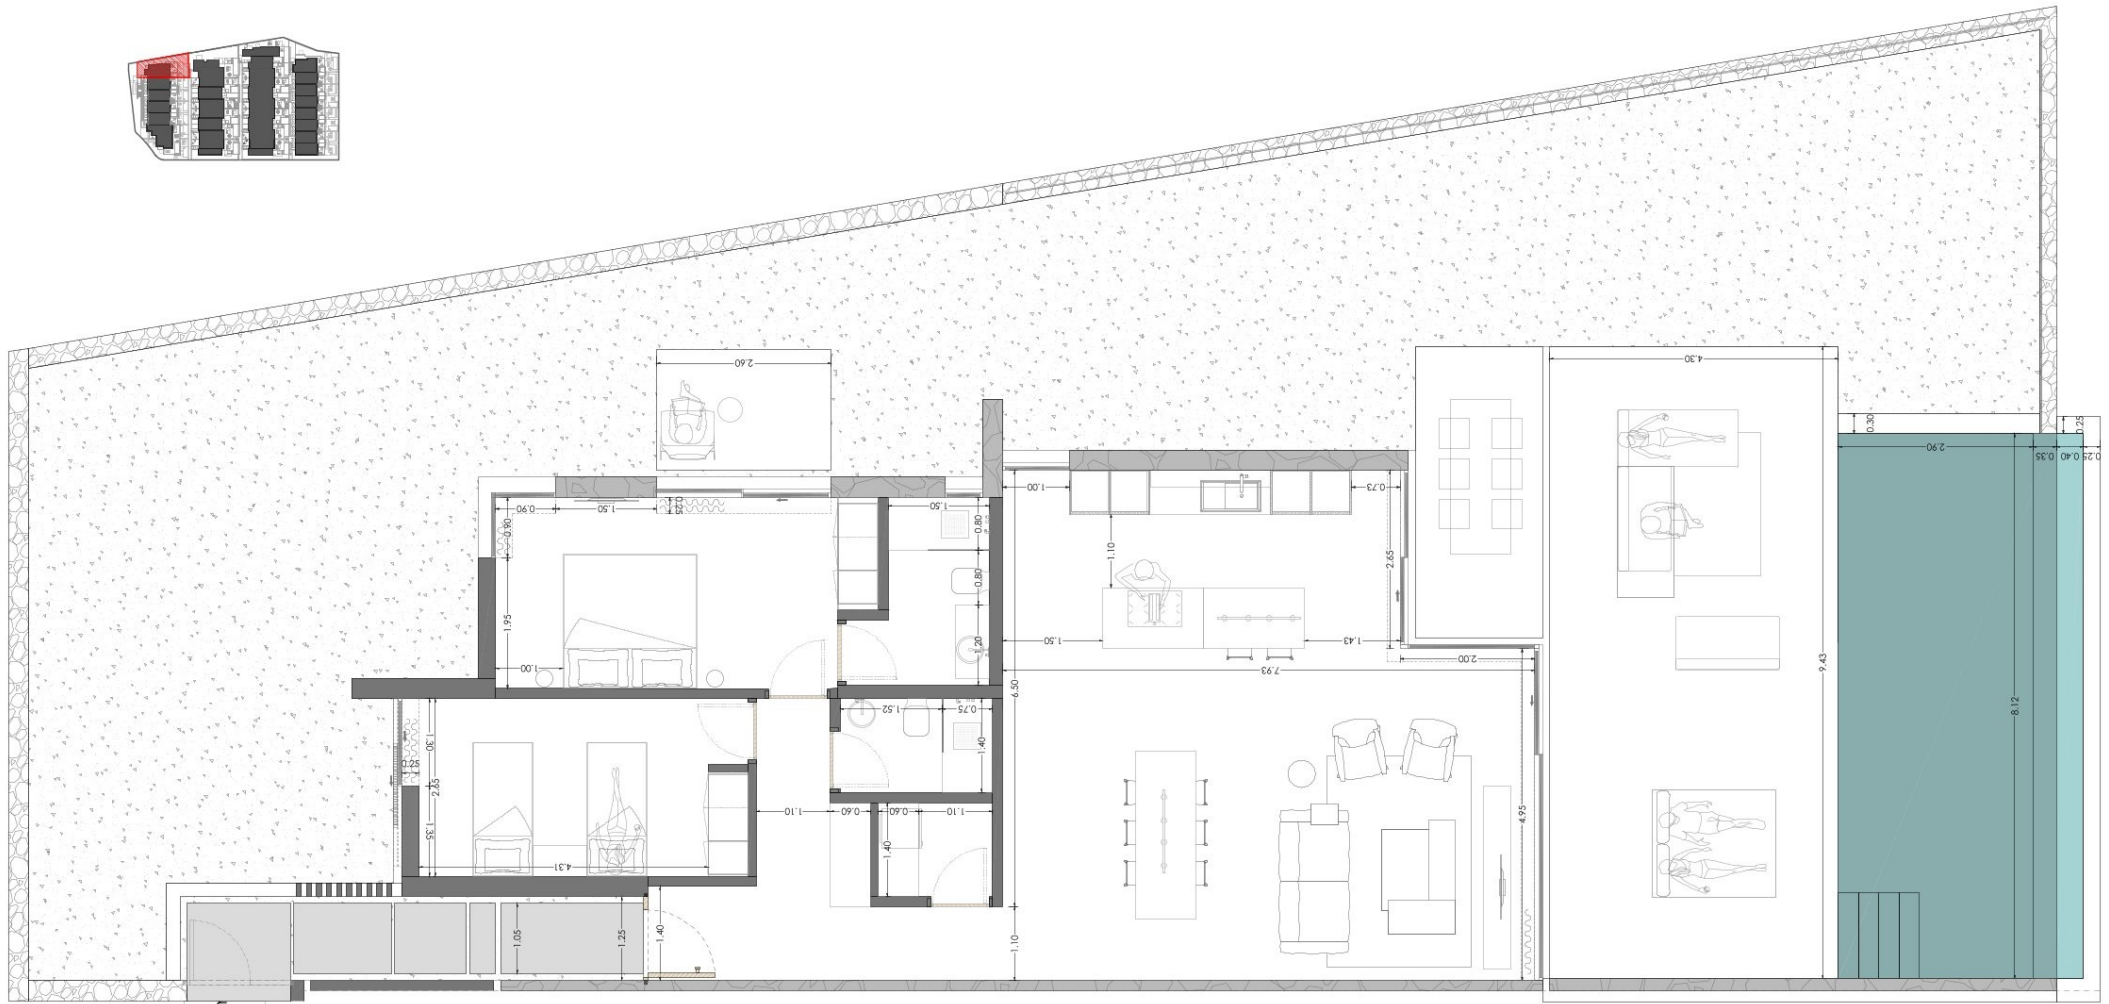

Bedrooms:	2
Bathrooms:	2
Constructed area:	142,46 m²
- Apartment area:	119,60 m²
- Basement area:	22,86 m²

Front terrace:	51,05 m²
Backside terrace:	10,96 m²
Garden area:	160,17 m²
Swimming pool area:	33,34 m²
Total surface:	397,98 m²

Basement Area